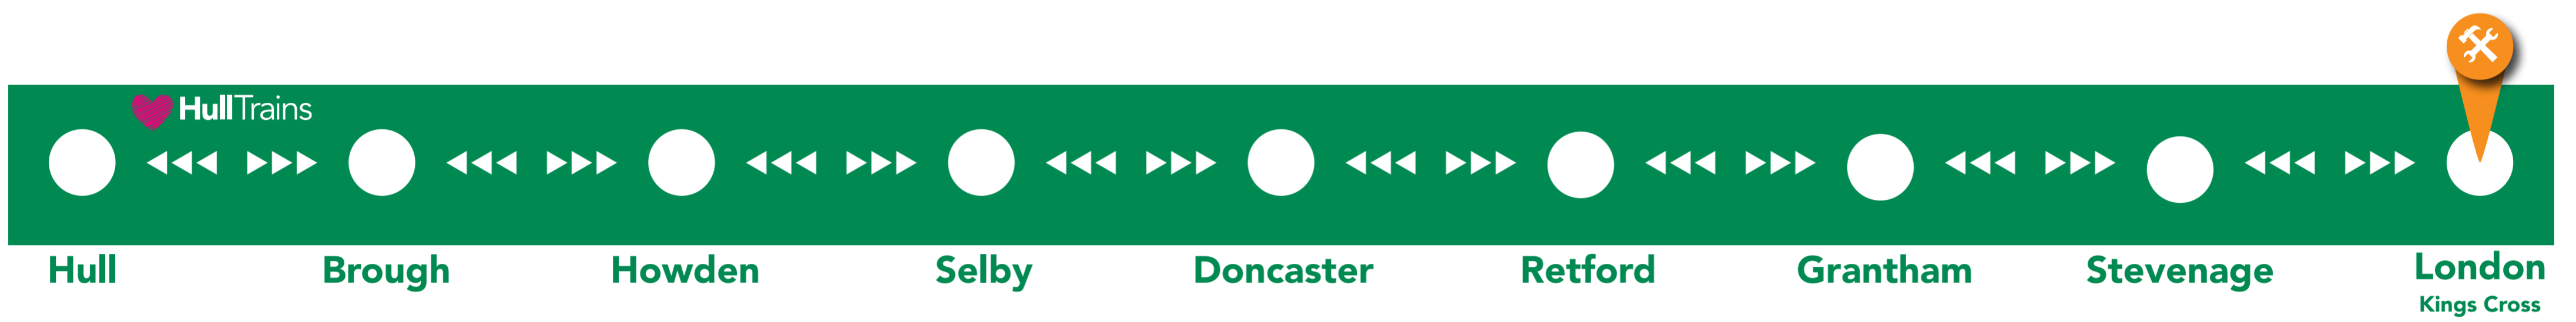

CHANGES to TRAIN TIMES

Sunday 12 May 2019

Due to engineering works taking place at London Kings Cross, Hull Trains will be running an amended timetable on Sunday 12 May 2019. Some services will have slight alterations to timings as a result.

Hull Trains – Rail Service from Beverley/Hull to London Kings Cross						
Beverley	d	—	1052	—	—	—
Cottingham	d	—	1058	—	—	—
Hull	d	0906	1113	1436	1625	1847
Brough	d	0918	1125	1448	1637	1859
Howden	d	0930	1136	1459	1649	1910
Selby	d	0940	1147	1510	1704	1922
Doncaster	d	1000	1204	1528	1727	1940
Retford	d	1014	1218	1542	1741	1954
Grantham	d	1035	1239	1606	1802	2015
Stevenage	d	—	—	1652	1847	—
London Kings Cross	a	1141	1345	1714	1909	2119

Hull Trains – Rail Service from London Kings Cross to Beverley/Hull						
London Kings Cross	d	1048	1248	1448	1748	1952
Stevenage	d	—	—	—	1810	—
Grantham	d	1148	1348	1548	1853	2052
Retford	d	1208	1409	1610	1914	2113
Doncaster	d	1229	1426	1631	1929	2128
Selby	d	1244	1440	1645	1945	2144
Howden	d	1254	1450	1655	1954	2153
Brough	d	1307	1504	1708	2006	2205
Hull	a	1321	1519	1722	2027	2218
Cottingham	a	—	—	—	2034	—
Beverley	a	—	—	—	2040	—

Hull Trains would like to apologise for any inconvenience caused.

Notes
a Arrival time
d Departure time

For further information call
Hull Trains on **03450 710 222**
or visit www.hulltrains.co.uk

During Disruption please call
03457 48 49 50*
*Please note calls to this number may be recorded
or visit www.nationalrail.co.uk